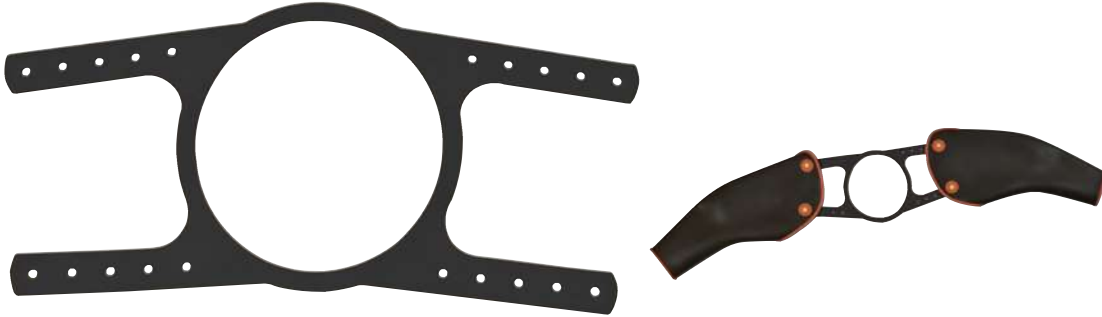

INSULATING CLOTHES GLOVAREX LINE

■ HIGH VOLTAGE RUBBER INSULATING SLEEVES

< STRAIGHT TYPE >

| ITEM NO. | SIZE | A.C. PROOF TEST VOLTAGE | A.C. MAXIMUM USE VOLTAGE | CLASS |
|--------------|------|-------------------------|--------------------------|-------|
| YS-138-09-02 | M | 10kV/3min | 7.5kV | 1 |
| YS-138-09-03 | LG | | | |
| YS-138-09-04 | XLG | | | |
| YS-138-10-02 | M | 20kV/3min | 17kV | 2 |
| YS-138-10-03 | LG | | | |
| YS-138-10-04 | XLG | | | |
| YS-138-11-02 | M | 30kV/3min | 26.5kV | 3 |
| YS-138-11-03 | LG | | | |
| YS-138-11-04 | XLG | | | |
| YS-138-12-02 | M | 40kV/3min | 36kV | 4 |
| YS-138-12-03 | LG | | | |
| YS-138-12-04 | XLG | | | |

< CURVE TYPE >

| ITEM NO. | SIZE | A.C. PROOF TEST VOLTAGE | A.C. MAXIMUM USE VOLTAGE | CLASS |
|--------------|------|-------------------------|--------------------------|-------|
| YS-138-21-01 | S | 10kV/3min | 7.5kV | 1 |
| YS-138-21-02 | M | | | |
| YS-138-21-03 | LG | | | |
| YS-138-21-04 | XLG | | | |
| YS-138-22-01 | S | 20kV/3min | 17kV | 2 |
| YS-138-22-02 | M | | | |
| YS-138-22-03 | LG | | | |
| YS-138-22-04 | XLG | | | |
| YS-138-23-01 | S | 30kV/3min | 26.5kV | 3 |
| YS-138-23-02 | M | | | |
| YS-138-23-03 | LG | | | |
| YS-138-23-04 | XLG | | | |
| YS-138-24-01 | S | 40kV/3min | 36kV | 4 |
| YS-138-24-02 | M | | | |
| YS-138-24-03 | LG | | | |
| YS-138-24-04 | XLG | | | |

INSULATING CLOTHES GLOVAREX LINE

< ACCESSORIES >

STRAP

ITEM NO.

YS-138-25-02

BUTTON

ITEM NO.

YS-138-26-01