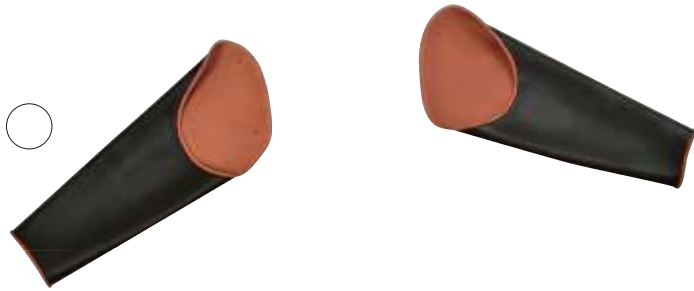

INSULATING CLOTHES GLOVAREX LINE

■ HIGH VOLTAGE RUBBER INSULATING SLEEVES

< STRAIGHT TYPE >

| ITEM NO. | SIZE | A.C. PROOF TEST VOLTAGE | A.C. MAXIMUM USE VOLTAGE | CLASS |
|--------------|------|-------------------------|--------------------------|-------|
| YS-138-09-02 | M | 10kV/3min | 7.5kV | 1 |
| YS-138-09-03 | LG | | | |
| YS-138-09-04 | XLG | | | |
| YS-138-10-02 | M | 20kV/3min | 17kV | 2 |
| YS-138-10-03 | LG | | | |
| YS-138-10-04 | XLG | | | |
| YS-138-11-02 | M | 30kV/3min | 26.5kV | 3 |
| YS-138-11-03 | LG | | | |
| YS-138-11-04 | XLG | | | |
| YS-138-12-02 | M | 40kV/3min | 36kV | 4 |
| YS-138-12-03 | LG | | | |
| YS-138-12-04 | XLG | | | |

< CURVE TYPE >

| ITEM NO. | SIZE | A.C. PROOF TEST VOLTAGE | A.C. MAXIMUM USE VOLTAGE | CLASS |
|--------------|------|-------------------------|--------------------------|-------|
| YS-138-21-01 | S | 10kV/3min | 7.5kV | 1 |
| YS-138-21-02 | M | | | |
| YS-138-21-03 | LG | | | |
| YS-138-21-04 | XLG | | | |
| YS-138-22-01 | S | 20kV/3min | 17kV | 2 |
| YS-138-22-02 | M | | | |
| YS-138-22-03 | LG | | | |
| YS-138-22-04 | XLG | | | |
| YS-138-23-01 | S | 30kV/3min | 26.5kV | 3 |
| YS-138-23-02 | M | | | |
| YS-138-23-03 | LG | | | |
| YS-138-23-04 | XLG | | | |
| YS-138-24-01 | S | 40kV/3min | 36kV | 4 |
| YS-138-24-02 | M | | | |
| YS-138-24-03 | LG | | | |
| YS-138-24-04 | XLG | | | |

INSULATING CLOTHES GLOVAREX LINE

< ACCESSORIES >

STRAP

ITEM NO.

YS-138-25-02

BUTTON

ITEM NO.

YS-138-26-01